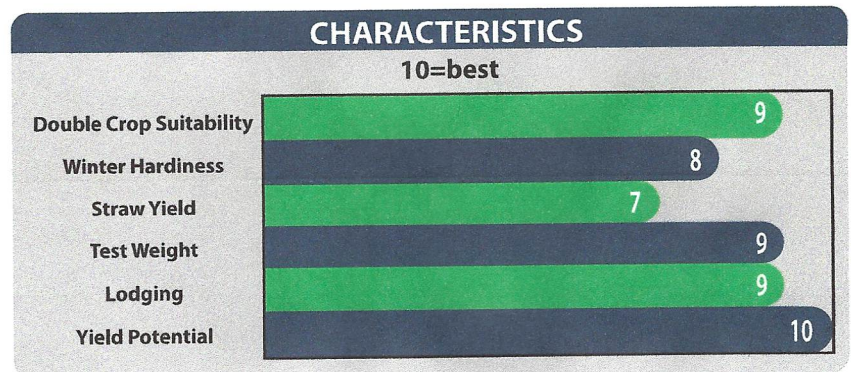

# AgriMAXX 473

Soft Red Winter

high performance wheat

Maturity	Medium Early
Head Type	Awned
Height	Medium

## Key Points:

- Dominant yielder
- Heavy test weight
- Head scab resistant for added security
- Excellent foliar disease health
- Workhorse & racehorse combination
- Resistant to multiple forms of Hessian fly

AgriMAXX 473 is a variety everyone will want to show off to their neighbors. This highly attractive head turner displays an incredible disease package against all major yield robbers, including head scab. We've been waiting in anticipation for several years for the launch of this special variety, and we believe every wheat grower should have this on their farm. Dominating across many environments, 473 will perform in tough conditions while also excelling in high management programs.