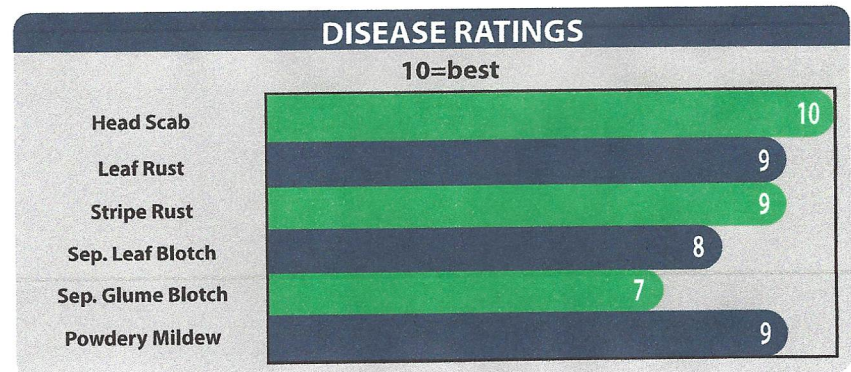

# AgriMAXX 473

Soft Red Winter

high performance wheat

Maturity	Medium Early
Head Type	Awned
Height	Medium

## Key Points:

- Dominant yielder
- Heavy test weight
- Head scab resistant for added security
- Excellent foliar disease health
- Workhorse & racehorse combination
- Resistant to multiple forms of Hessian fly

AgriMAXX 473 is a variety everyone will want to show off to their neighbors. This highly attractive head turner displays an incredible disease package against all major yield robbers, including head scab. We've been waiting in anticipation for several years for the launch of this special variety, and we believe every wheat grower should have this on their farm. Dominating across many environments, 473 will perform in tough conditions while also excelling in high management programs.